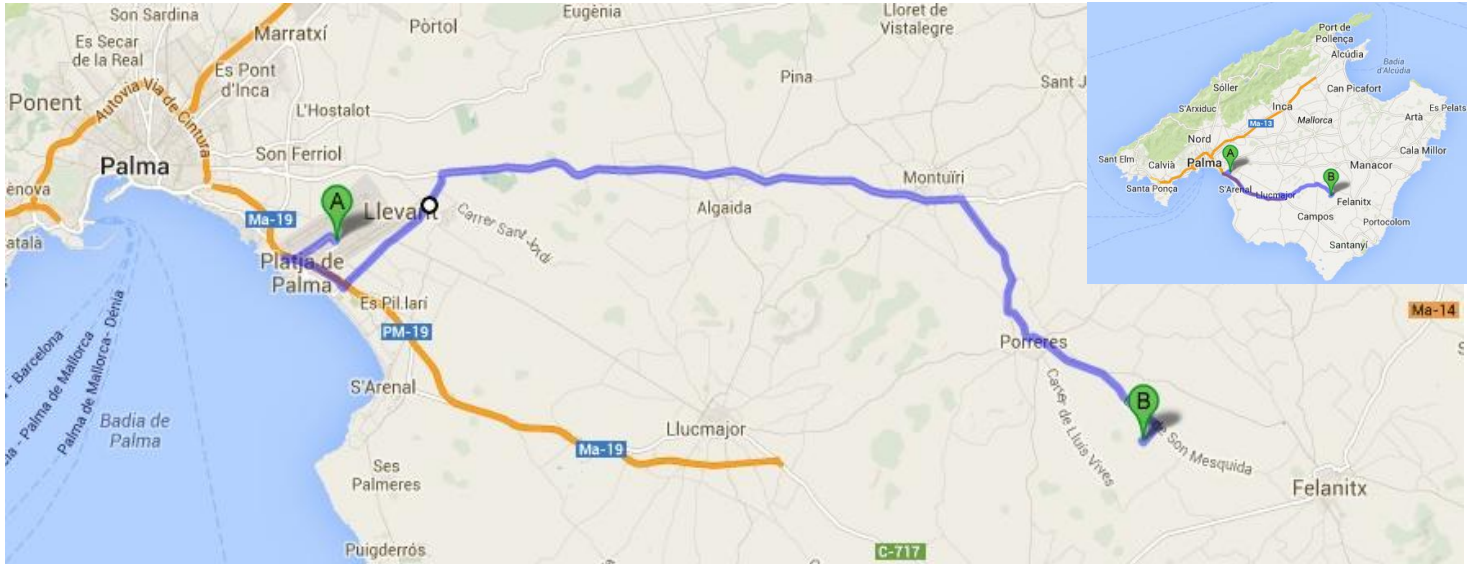

HOW TO ARRIVE TO S'HORABAIXA - CONTACT

Coordenates GPS: Latitude: 39.484659 Longitude: 3.068784 - Latitude: 39° 29' 4.7724" N Longitude: 3° 4' 7.6218" E

From the airport take the highway towards Santanyi (in the opposite direction to Palma). After 4 Km take the exit number 10 to Manacor.

Follow all the signs to Manacor on the Ma-15 and after 25km take the exit 29 Montuiri/Porreres. Go on till you arrive to Porreres.

When you arrive to Porreres, follow the signs to Felanitx.

2,2 km after you are in the direction to Felanitx, take the detour on the right that marks Agroturismo S'Horabaixa (yellow)

After 2,7Km you will see a white sign that marks S'Horabaixa to the right. Follow it till the end (900m) You are in S'Horabaixa.